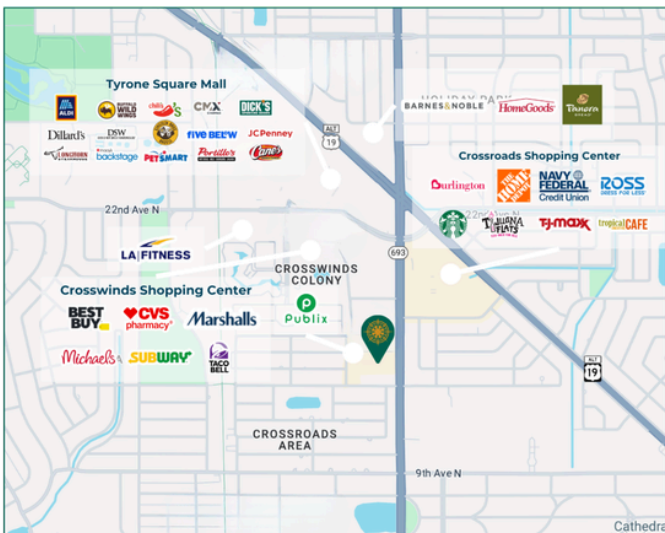

PROJECT/MARKET HIGHLIGHTS

- State-of-the-art shopping center featuring a newly remodeled two-story Publix supermarket
- Located in the Tyrone Mall trade area- in the heart of one of the most densely populated markets in Florida
- Access from two signalized intersections
- Other local area retailers include Best Buy, Marshall's, Michael's, Mattress Firm, Home Depot, TJ Maxx, Ross, and more!
- Daily Traffic Count: 66th Street- 39,000 AADT, Tyrone Blvd- 27,000 AADT