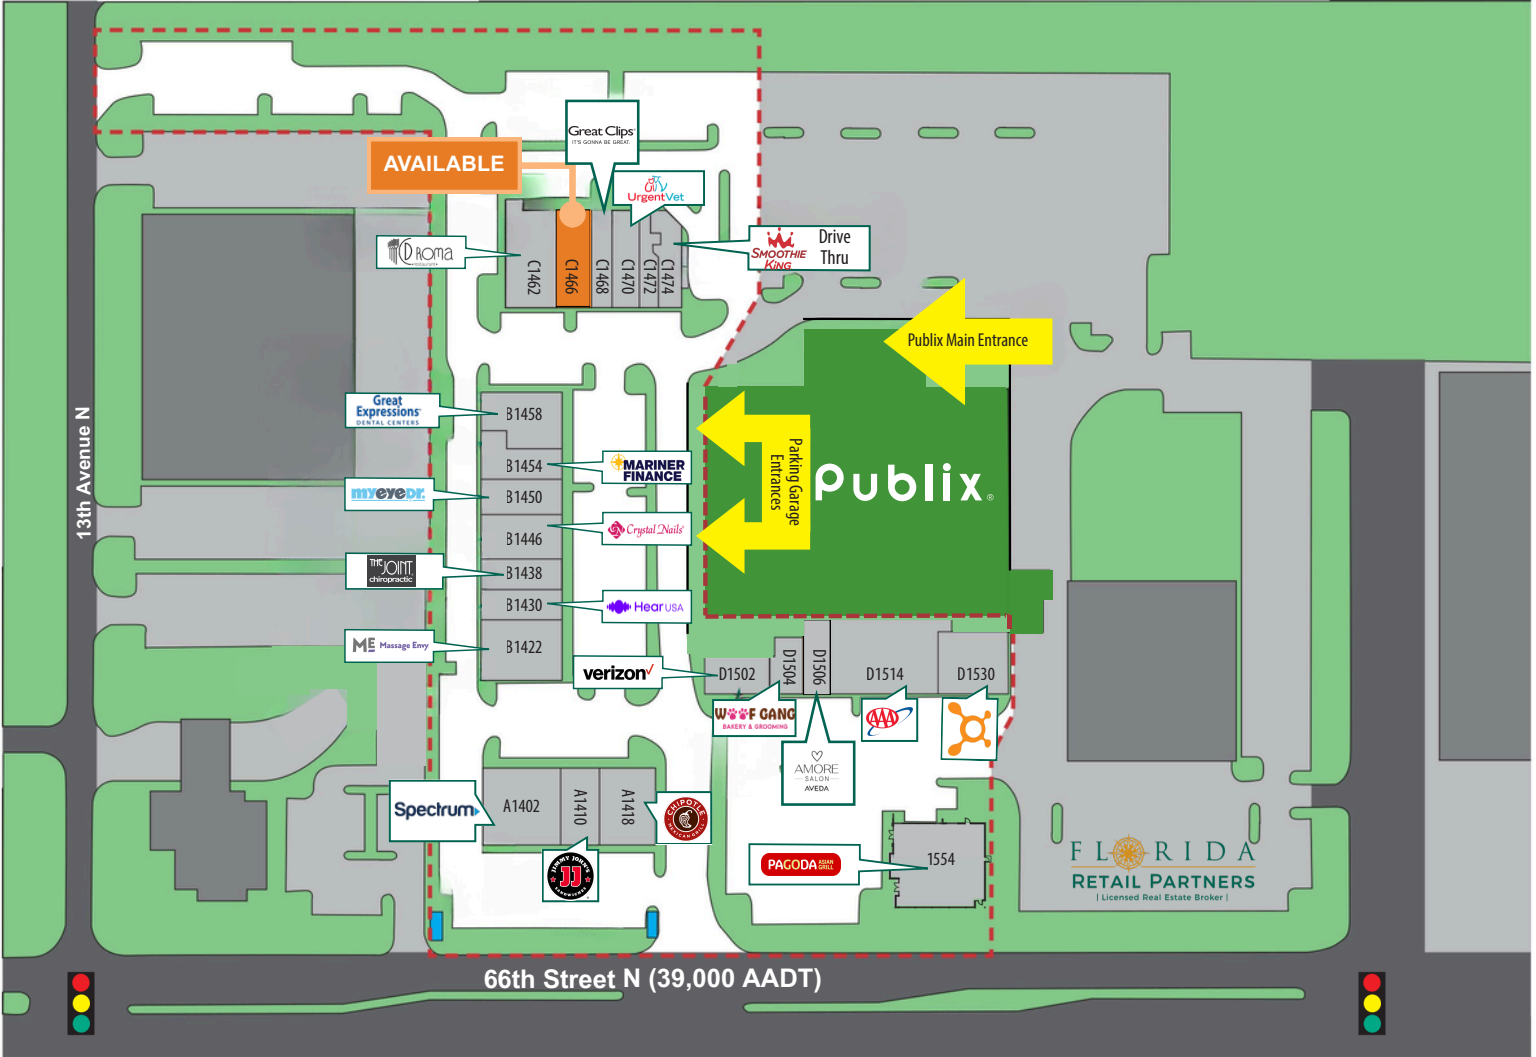

SHOPPES AT THE ROYALE

1400-1500 66th Street North
St. Petersburg, FL 33710

FOR MORE INFORMATION CONTACT:
Kathryn Brandewie

kathryn@floridaretailpartners.com
214.578.7929

SUITE	TENANT	SF
A1402	Spectrum	2,997
A1410	Jimmy John's	1,400
A1418	Chipotle	2,100
B1422	Massage Envy	2,993
B1430	Hear USA	1,492
B1438	The Joint Chiropractic	1,495
B1446	Crystal Nails	2,143
B1450	My Eye Dr	1,813

SUITE	TENANT	SF
B1454	Mariner Finance	1,682
B1458	Great Expressions Dental	2,429
C1462	CD Roma	2,999
C1466	AVAILABLE	2,234
C1468	Great Clips	1,215
C1470	UrgentVet	2,600
C1474	Smoothie King	1,292
D1502	Verizon	1,462

SUITE	TENANT	SF
D1504	Woof Gang Bakery	1,135
D1506	Amore Salon	965
D1514	AAA Auto Club	4,816
D1530	Orangetheory Fitness	2,690
1554	Pagoda by PF Chang's	3,946
TOTAL		45,898